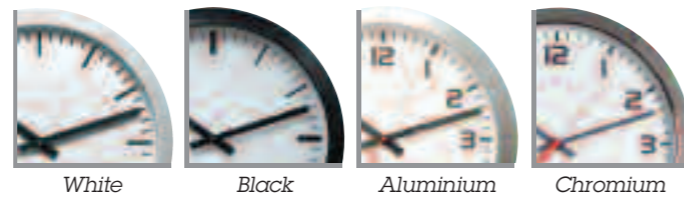

Tel + 33 2 41 71 72 00
Fax +33 2 41 71 72 02
export@bodet.com
www.bodet.com

Spinnaker - 02 41 55 06 35 - Réf. 653201 H0911

Profil

Choice of 4 colours

- 4 casing colours for 930/940 indoor. Profil 940/960 only available in white casing for outdoor models.

White Black Aluminium Chromium

Choice of 3 models

- 3 dial models with arabic figures or notches. White dial with black silk screen printed and black hands.

Figures Notches DIN

2 lighting technologies available