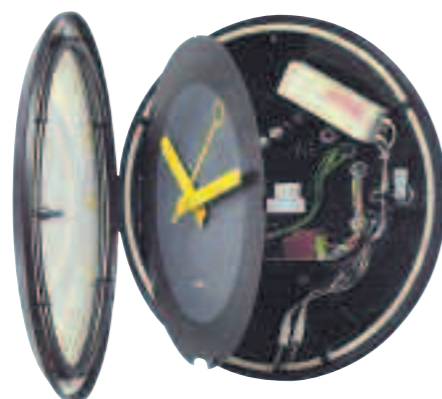

White Black Aluminium Chromium

Choice of 3 models

- 3 dial models with arabic figures or notches. White dial with black silk screen printed and black hands.

Figures Notches DIN

2 lighting technologies available

- Lighting by fluorescent tube or by low consumption LED.

Lighting by fluorescent tube Lighting by long lasting LED

Mounting and accessories

Profil 930/940/960/TGV Double sided. Mounting for indoor and outdoor.

Profil 930/940/TGV 930/940 Secure wall fixing bracket

Profil TGV 950/970 Double sided mounting on a chain.

Profil 960 Hinged arm system Easy and safe.

Profil TGV 950/970 Hinged opening system Easy and safe