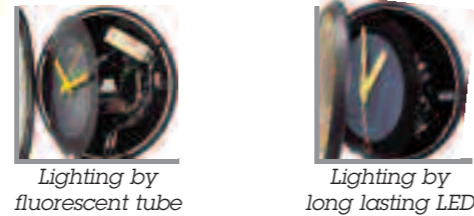

2 lighting technologies available

- Lighting by fluorescent tube or by low consumption LED.

Lighting by fluorescent tube Lighting by long lasting LED