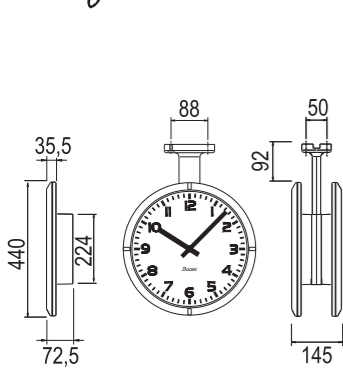

Profil 900 Indoor

Profil 930
single or double face

Profil 940
single or double face

Profil 960
single or double face

Profil 900 Outdoor

Profil 940
single or double face

Profil 960
single or double face

Profil 960
double face compact

Tel + 33 2 41 71 72 00
Fax +33 2 41 71 72 02
export@bodet.com
www.bodet.com

Spinnaker - 02 41 55 06 35 - Réf. 653201 H0911

Profil

Choice of 4 colours

- 4 casing colours for 930/940 indoor. Profil 940/960 only available in white casing for outdoor models.

White Black Aluminium Chromium

Choice of 3 models

- 3 dial models with arabic figures or notches. White dial with black silk screen printed and black hands.

Figures Notches DIN

2 lighting technologies available

4 dimensions from 30 to 70 cm

TGV 930

TGV 940

TGV 950

TGV 970

Dark dial with yellow silk screen printed, yellow hands and black casing.

	Profil 900					Profil TGV			
	Indoor			Outdoor		Indoor		Outdoor	
	Profil 930 I	Profil 940 I	Profil 960 I	Profil 940 E	Profil 960 E	TGV 930 I	TGV 940 I	TGV 950 E	TGV 970 E
Dial diameter (mm)	278	377	570	377	570	278	377	436	650
Viewing distance (m)	20	30	60	30	60	20	30	40	70
Weight (kg)	0,8	2	6,5	2,4	15,4	1	2	9	16
Lighting	NO			NO	YES	NO		YES long life	
Weather proof	NO			YES		NO		YES	
Protection	IP 40 IK 02		IP 40 IK 08	IP 53 IK 02	IP 53 IK 08	IP 40 IK 02		IP 55 IK 07	
Movement Type									
Quartz on battery	HMS	HMS	-	HMS	-	HM	HM	-	-
Radio synchronization	HMS	HMS	-	-	-	-	-	HMS*	HMS*
DHF on battery	HM/HMS	HM/HMS	HM	HM	-	-	-	-	-
DHF TBT	HM/HMS	HM/HMS	HM	HM**	-	-	-	-	-
AFNOR TBT	HM/HMS	HM/HMS	HM	HM	-	-	-	-	-
AFNOR 230V	-	-	-	-	HM/HMS	HM	HM	HMS	HMS
Minute 24 V	HM	HM	HM	HM	HM	HM	HM	HM	HM
NTP PoE	HM/HMS	HM/HMS	HM	-	-	-	-	-	-