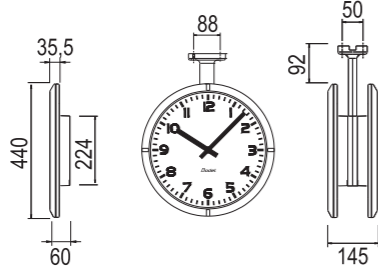

Profil 900 Indoor

Profil 930
single or double face

Profil 940
single or double face

Profil 960
single or double face

Profil 900 Outdoor

Profil 940
single or double face

Profil 960
single or double face

Profil 960
double face compact

Tel + 33 2 41 71 72 00
Fax +33 2 41 71 72 02
export@bodet.com
www.bodet.com

Spinnaker - 02 41 55 06 35 - Réf. 653201 H0911

Profil

Choice of 4 colours

- 4 casing colours for 930/940 indoor. Profil 940/960 only available in white casing for outdoor models.

White Black Aluminium Chromium

Choice of 3 models

- 3 dial models with arabic figures or notches. White dial with black silk screen printed and black hands.

Figures Notches DIN

2 lighting technologies available

4 dimensions from 30 to 70 cm

TGV 930

TGV 940

TGV 950

TGV 970

Dark dial with yellow silk screen printed, yellow hands and black casing.

	Profil 900					Profil TGV			
	Indoor			Outdoor		Indoor		Outdoor	
	Profil 930 I	Profil 940 I	Profil 960 I	Profil 940 E	Profil 960 E	TGV 930 I	TGV 940 I	TGV 950 E	TGV 970 E
Dial diameter (mm)	278	377	570	377	570	278	377	436	650
Viewing distance (m)	20	30	60	30	60	20	30	40	70
Weight (kg)	0,8	2	6,5	2,4	15,4	1	2	9	16
Lighting	NO			NO	YES	NO		YES long life	
Weather proof	NO			YES		NO		YES	
Protection	IP 40 IK 02		IP 40 IK 08	IP 53 IK 02	IP 53 IK 08	IP 40 IK 02		IP 55 IK 07	
Movement Type									
Quartz on battery	HMS	HMS	-	HMS	-	HM	HM	-	-
Radio synchronization	HMS	HMS	-	-	-	-	-	HMS*	HMS*
DHF on battery	HM/HMS	HM/HMS	HM	HM	-	-	-	-	-
DHF TBT	HM/HMS	HM/HMS	HM	HM**	-	-	-	-	-
AFNOR TBT	HM/HMS	HM/HMS	HM	HM	-	-	-	-	-
AFNOR 230V	-	-	-	-	HM/HMS	HM	HM	HMS	HMS
Minute 24 V	HM	HM	HM	HM	HM	HM	HM	HM	HM
NTP PoE	HM/HMS	HM/HMS	HM	-	-	-	-	-	-