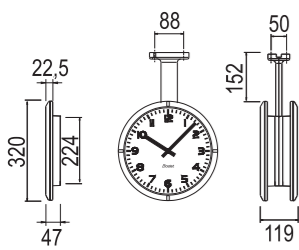

Profil 900 Indoor

Profil 930
single or double face

Profil 940
single or double face

Profil 960
single or double face

Profil 900 Outdoor

Profil 940
single or double face

Profil 960
single or double face

Profil 960
double face compact

White Black Aluminium Chromium

Choice of 3 models

- 3 dial models with arabic figures or notches. White dial with black silk screen printed and black hands.

Figures Notches DIN

2 lighting technologies available

Profil 930 Hospital Chromium plated casing

Profil 900

3 dimensions from 30 to 60 cm

Slim casing extra flat line Profil 930/940

Profil 930

Profil 940

Profil 960

Profil TGV

4 dimensions from 30 to 70 cm

TGV 930

TGV 940

TGV 950

TGV 970

Dark dial with yellow silk screen printed, yellow hands and black casing.

	Profil 900					Profil TGV			
	Indoor			Outdoor		Indoor		Outdoor	
	Profil 930 I	Profil 940 I	Profil 960 I	Profil 940 E	Profil 960 E	TGV 930 I	TGV 940 I	TGV 950 E	TGV 970 E
Dial diameter (mm)	278	377	570	377	570	278	377	436	650
Viewing distance (m)	20	30	60	30	60	20	30	40	70
Weight (kg)	0,8	2	6,5	2,4	15,4	1	2	9	16
Lighting	NO			NO	YES	NO		YES long life	
Weather proof	NO			YES		NO		YES	
Protection	IP 40 IK 02		IP 40 IK 08	IP 53 IK 02	IP 53 IK 08	IP 40 IK 02		IP 55 IK 07	
Movement Type									
Quartz on battery	HMS	HMS	-	HMS	-	HM	HM	-	-
Radio synchronization	HMS	HMS	-	-	-	-	-	HMS*	HMS*
DHF on battery	HM/HMS	HM/HMS	HM	HM	-	-	-	-	-
DHF TBT	HM/HMS	HM/HMS	HM	HM**	-	-	-	-	-
AFNOR TBT	HM/HMS	HM/HMS	HM	HM	-	-	-	-	-
AFNOR 230V	-	-	-	-	HM/HMS	HM	HM	HMS	HMS
Minute 24 V	HM	HM	HM	HM	HM	HM	HM	HM	HM
NTP PoE	HM/HMS	HM/HMS	HM	-	-	-	-	-	-